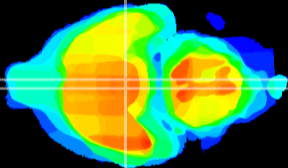

Coronal

Sagittal-R

Sagittal-L

ViBrism: CX02291
Horizontal

VMH