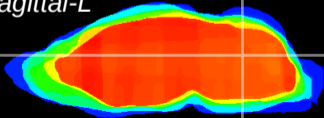

Coronal

Sagittal-R

Sagittal-L

ViBrism: CX02300
Horizontal

Cb nucleus