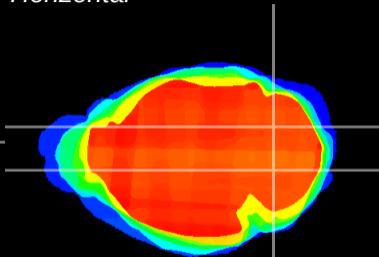

Coronal

Sagittal-R

Sagittal-L

ViBrism: CX02300
Horizontal

Cb nucleus