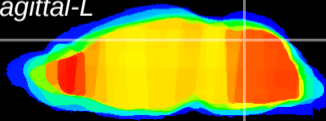

Coronal

Sagittal-R

Sagittal-L

ViBrism: CX02301
Horizontal

Cb vermis