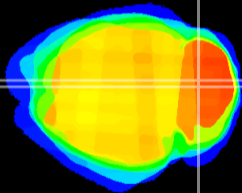

Coronal

Sagittal-R

Sagittal-L

ViBrism: CX02301
Horizontal

Cb vermis