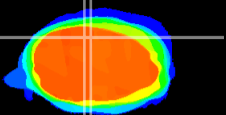

Coronal

Sagittal-R

Sagittal-L

ViBrism: CX02301
Horizontal

Cb vermis