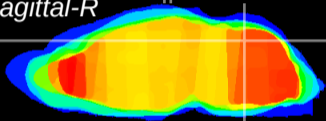

Coronal

Sagittal-R

Sagittal-L

ViBrism: CX02301
Horizontal

Cb vermis