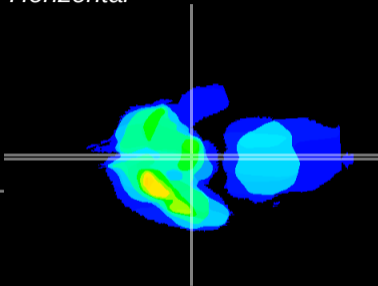

Coronal

Sagittal-R

Sagittal-L

ViBrism: CX02301
Horizontal

ME