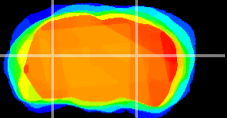

Coronal

Sagittal-R

Sagittal-L

ViBrism: CX02302
Horizontal

LG