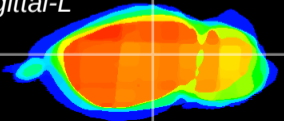

Coronal

Sagittal-R

Sagittal-L

ViBrism: CX02302
Horizontal

LG