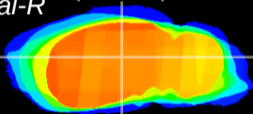

Coronal

Sagittal-R

Sagittal-L

ViBrism: CX02302
Horizontal

LG