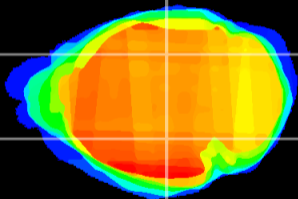

Coronal

Sagittal-R

Sagittal-L

ViBrism: CX02302
Horizontal

LG