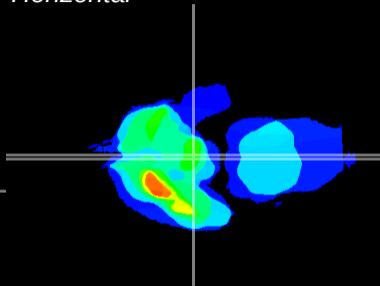

Coronal

Sagittal-R

Sagittal-L

ViBrism: CX02302
Horizontal

ME