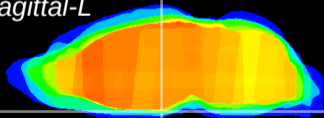

Coronal

Sagittal-R

Sagittal-L

ViBrism: CX02302
Horizontal

ME