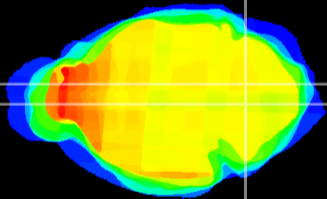

Coronal

Sagittal-R

Sagittal-L

ViBrism: CX02303
Horizontal

MVe