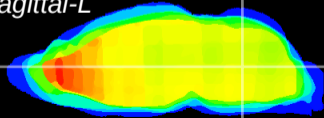

Coronal

Sagittal-R

Sagittal-L

ViBrism: CX02303
Horizontal

MVe