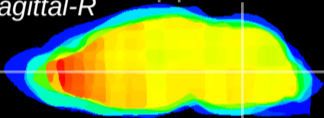

Coronal

Sagittal-R

Sagittal-L

ViBrism: CX02303
Horizontal

MVe