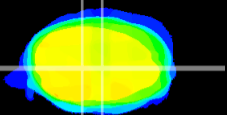

Coronal

Sagittal-R

Sagittal-L

ViBrism: CX02303
Horizontal

MVe