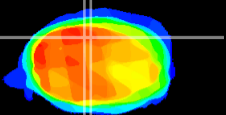

Coronal

Sagittal-R

Sagittal-L

ViBrism: CX02306  
Horizontal

Cb vermis