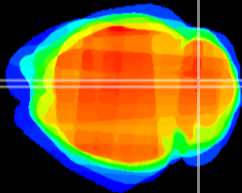

Coronal

Sagittal-R

Sagittal-L

ViBrism: CX02306  
Horizontal

Cb vermis