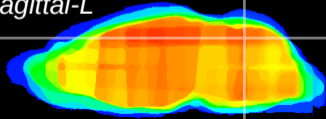

Coronal

Sagittal-R

Sagittal-L

ViBrism: CX02306  
Horizontal

Cb vermis