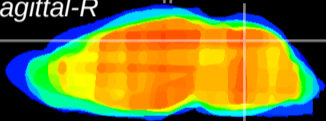

Coronal

Sagittal-R

Sagittal-L

ViBrism: CX02306  
Horizontal

Cb vermis