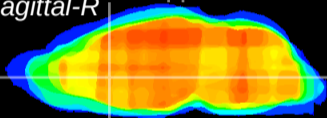

Coronal

Sagittal-R

Sagittal-L

ViBrism: CX02306
Horizontal

LS