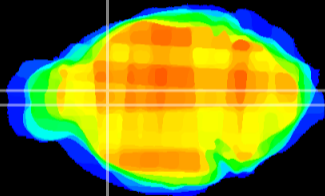

Coronal

Sagittal-R

Sagittal-L

ViBrism: CX02306
Horizontal

LS