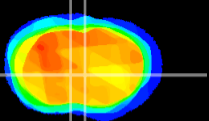

Coronal

Sagittal-R

Sagittal-L

ViBrism: CX02306
Horizontal

LS