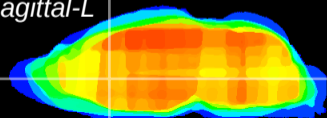

Coronal

Sagittal-R

Sagittal-L

ViBrism: CX02306
Horizontal

LS