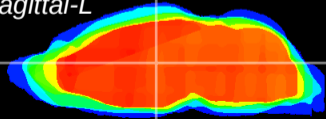

Coronal

Sagittal-R

Sagittal-L

ViBrism: CX02307
Horizontal

MD