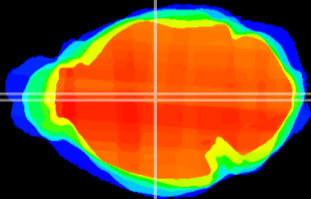

Coronal

Sagittal-R

Sagittal-L

ViBrism: CX02307
Horizontal

MD