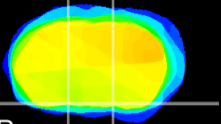

Coronal

Sagittal-R

Sagittal-L

ViBrism: CX02314
Horizontal

S0