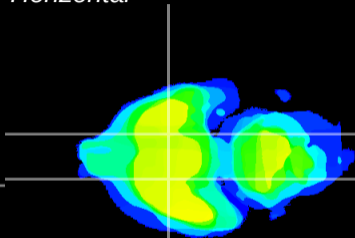

Coronal

Sagittal-R

Sagittal-L

ViBrism: CX02314
Horizontal

S0