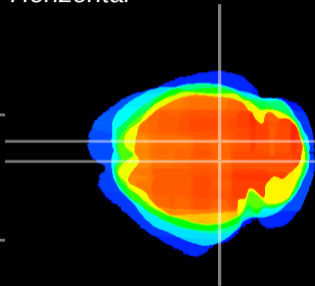

Coronal

Sagittal-R

Sagittal-L

ViBrism: CX02316
Horizontal

SC