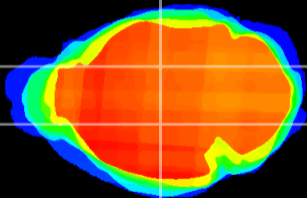

Coronal

Sagittal-R

Sagittal-L

ViBrism: CX02317
Horizontal

VPM/VPL