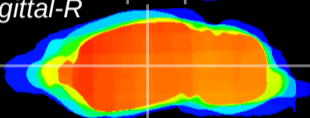

Coronal

Sagittal-R

Sagittal-L

ViBrism: CX02317
Horizontal

VPM/VPL