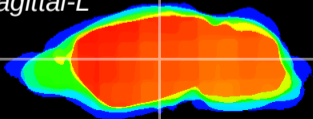

Coronal

Sagittal-R

Sagittal-L

ViBrism: CX02317
Horizontal

VPM/VPL