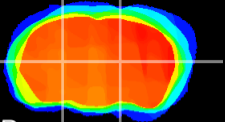

Coronal

Sagittal-R

Sagittal-L

ViBrism: CX02317
Horizontal

VPM/VPL