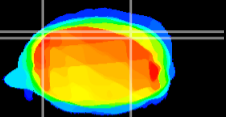

Coronal

Sagittal-R

Sagittal-L

ViBrism: CX02318
Horizontal

Cb lobe