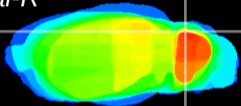

Coronal

Sagittal-R

Sagittal-L

ViBrism: CX02318
Horizontal

Cb lobe