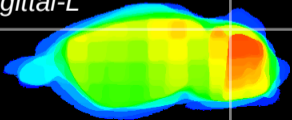

Coronal

Sagittal-R

Sagittal-L

ViBrism: CX02318
Horizontal

Cb lobe