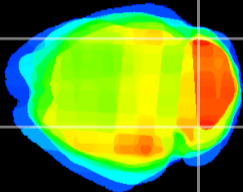

Coronal

Sagittal-R

Sagittal-L

ViBrism: CX02318
Horizontal

Cb lobe