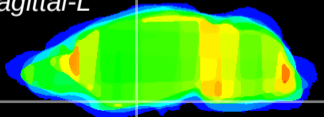

Coronal

Sagittal-R

Sagittal-L

ViBrism: CX02319
Horizontal

S0