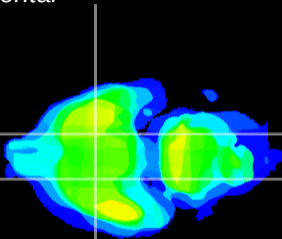

Coronal

Sagittal-R

Sagittal-L

ViBrism: CX02319
Horizontal

S0