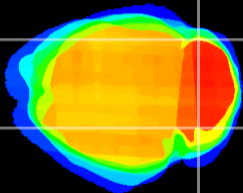

Coronal

Sagittal-R

Sagittal-L

ViBrism: CX02322
Horizontal

Cb lobe