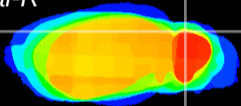

Coronal

Sagittal-R

Sagittal-L

ViBrism: CX02322
Horizontal

Cb lobe