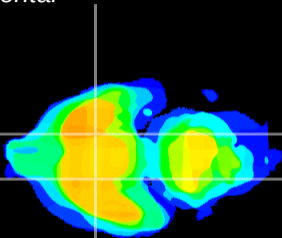

Coronal

Sagittal-R

Sagittal-L

ViBrism: CX02322
Horizontal

S0