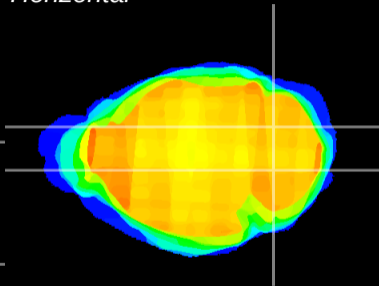

Coronal

Sagittal-R

Sagittal-L

ViBrism: CX02324
Horizontal

Cb nucleus