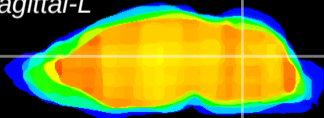

Coronal

Sagittal-R

Sagittal-L

ViBrism: CX02324
Horizontal

Cb nucleus