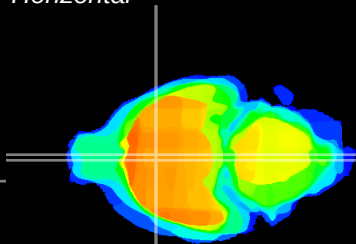

Coronal

Sagittal-R

Sagittal-L

ViBrism: CX02327
Horizontal

MPA