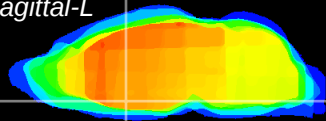

Coronal

Sagittal-R

Sagittal-L

ViBrism: CX02327
Horizontal

MPA