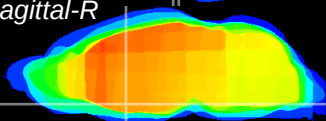

Coronal

Sagittal-R

Sagittal-L

ViBrism: CX02327
Horizontal

MPA