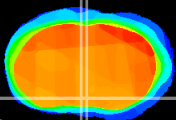

Coronal

Sagittal-R

Sagittal-L

ViBrism: CX02327
Horizontal

MPA