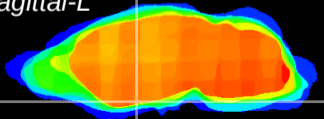

Coronal

Sagittal-R

Sagittal-L

ViBrism: CX02328
Horizontal

S0