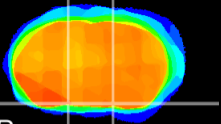

Coronal

Sagittal-R

Sagittal-L

ViBrism: CX02328
Horizontal

S0