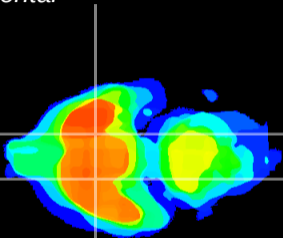

Coronal

Sagittal-R

Sagittal-L

ViBrism: CX02328
Horizontal

S0