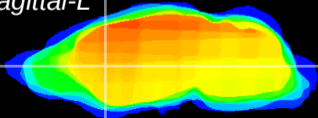

Coronal

Sagittal-R

Sagittal-L

ViBrism: CX02331
Horizontal

CPU medial