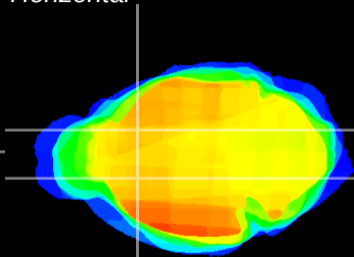

Coronal

Sagittal-R

Sagittal-L

ViBrism: CX02331
Horizontal

CPU medial