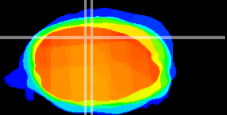

Coronal

Sagittal-R

Sagittal-L

ViBrism: CX02332  
Horizontal

Cb vermis