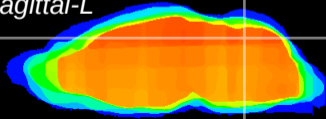

Coronal

Sagittal-R

Sagittal-L

ViBrism: CX02332  
Horizontal

Cb vermis