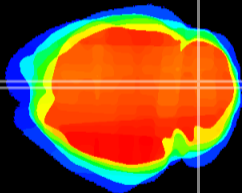

Coronal

Sagittal-R

Sagittal-L

ViBrism: CX02332  
Horizontal

Cb vermis