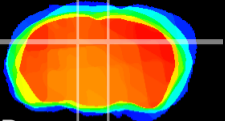

Coronal

Sagittal-R

Sagittal-L

ViBrism: CX02332
Horizontal

DG