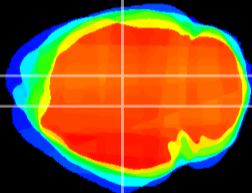

Coronal

Sagittal-R

Sagittal-L

ViBrism: CX02332
Horizontal

DG