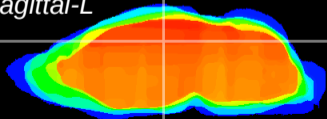

Coronal

Sagittal-R

Sagittal-L

ViBrism: CX02332
Horizontal

DG