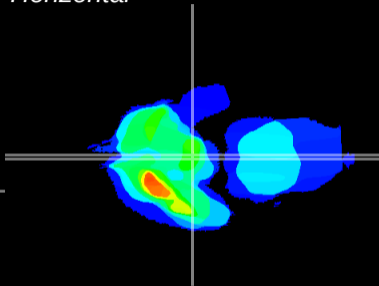

Coronal

Sagittal-R

Sagittal-L

ViBrisM: CX02334
Horizontal

ME