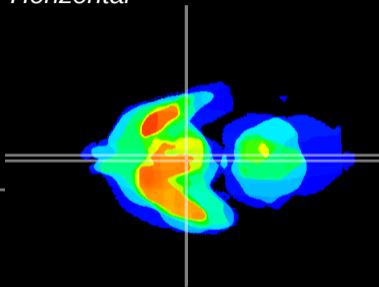

Coronal

Sagittal-R

Sagittal-L

ViBrism: CX02337
Horizontal

Arc