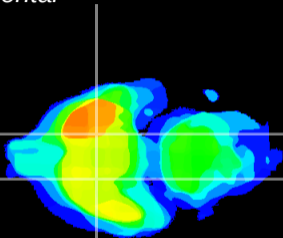

Coronal

Sagittal-R

Sagittal-L

ViBrism: CX02341
Horizontal

S0