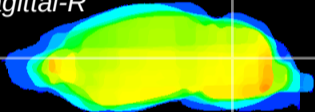

Coronal

Sagittal-R

Sagittal-L

ViBrism: CX02345
Horizontal

Cb nucleus