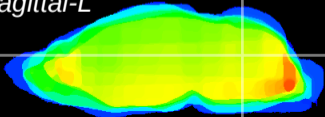

Coronal

Sagittal-R

Sagittal-L

ViBrism: CX02345
Horizontal

Cb nucleus