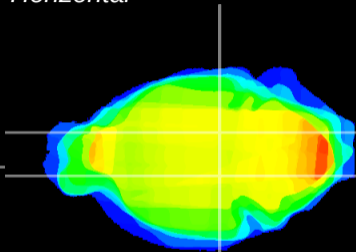

Coronal

Sagittal-R

Sagittal-L

ViBrism: CX02345
Horizontal

SN