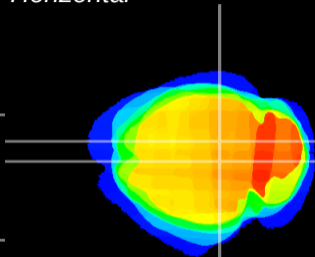

Coronal

Sagittal-R

Sagittal-L

ViBrism: CX02348
Horizontal

SC