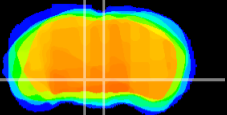

Coronal

Sagittal-R

Sagittal-L

ViBrism: CX02348
Horizontal

VTA