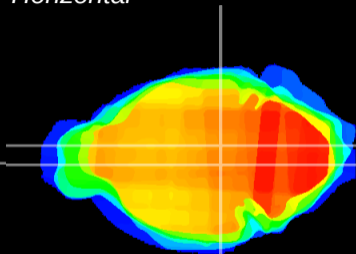

Coronal

Sagittal-R

Sagittal-L

ViBrism: CX02348
Horizontal

VTA