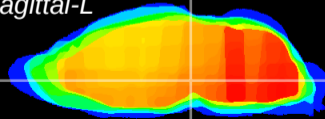

Coronal

Sagittal-R

Sagittal-L

ViBrism: CX02348
Horizontal

VTA