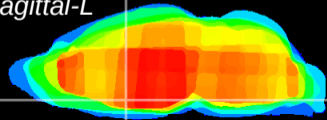

Coronal

Sagittal-R

Sagittal-L

ViBrism: CX02351
Horizontal

MPA