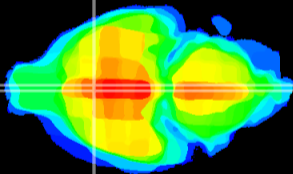

Coronal

Sagittal-R

Sagittal-L

ViBrism: CX02351
Horizontal

MPA