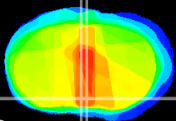

Coronal

Sagittal-R

Sagittal-L

ViBrism: CX02351
Horizontal

MPA