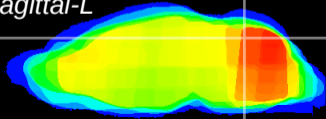

Coronal

Sagittal-R

Sagittal-L

ViBrism: CX02353
Horizontal

Cb vermis