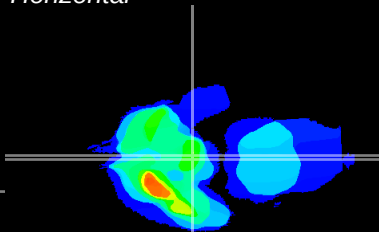

Coronal

Sagittal-R

Sagittal-L

ViBrism: CX02358
Horizontal

ME