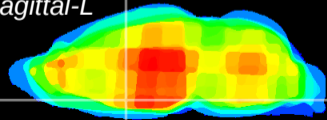

Coronal

Sagittal-R

Sagittal-L

ViBrism: CX02362
Horizontal

MPA