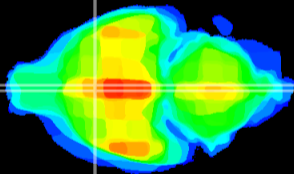

Coronal

Sagittal-R

Sagittal-L

ViBrism: CX02362
Horizontal

MPA