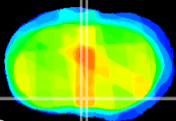

Coronal

Sagittal-R

Sagittal-L

ViBrism: CX02362
Horizontal

MPA