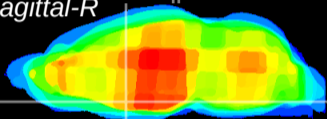

Coronal

Sagittal-R

Sagittal-L

ViBrism: CX02362
Horizontal

MPA