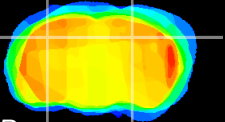

Coronal

Sagittal-R

Sagittal-L

ViBrism: CX02363
Horizontal

CA2/CA3