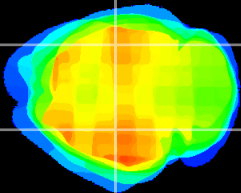

Coronal

Sagittal-R

Sagittal-L

ViBrism: CX02363
Horizontal

CA2/CA3