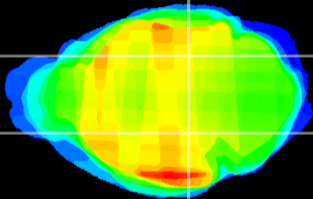

Coronal

Sagittal-R

Sagittal-L

ViBrism: CX02363
Horizontal

MG