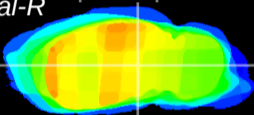

Coronal

Sagittal-R

Sagittal-L

ViBrism: CX02363
Horizontal

MG