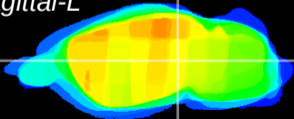

Coronal

Sagittal-R

Sagittal-L

ViBrism: CX02363
Horizontal

MG