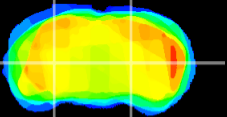

Coronal

Sagittal-R

Sagittal-L

ViBrism: CX02363
Horizontal

MG