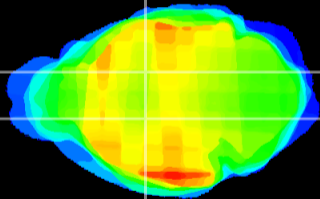

Coronal

Sagittal-R

Sagittal-L

ViBrisM: CX02363
Horizontal

VA/VL