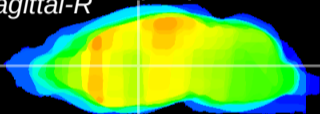

Coronal

Sagittal-R

Sagittal-L

ViBrisM: CX02363
Horizontal

VA/VL