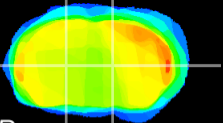

Coronal

Sagittal-R

Sagittal-L

ViBrisM: CX02363
Horizontal

VA/VL