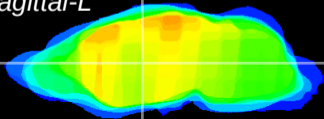

Coronal

Sagittal-R

Sagittal-L

ViBrisM: CX02363
Horizontal

VA/VL