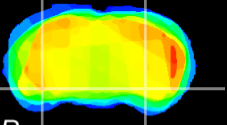

Coronal

Sagittal-R

Sagittal-L

ViBrism: CX02363
Horizontal

ventral S