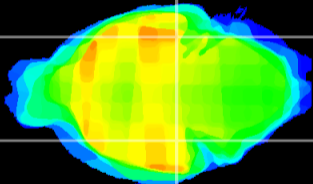

Coronal

Sagittal-R

Sagittal-L

ViBrism: CX02363
Horizontal

ventral S