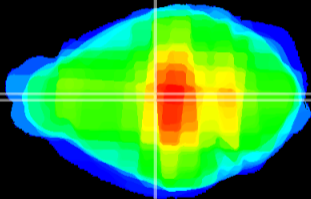

Coronal

Sagittal-R

Sagittal-L

ViBrism: CX02366
Horizontal

MD