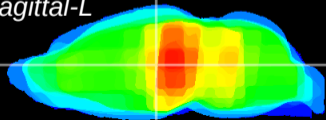

Coronal

Sagittal-R

Sagittal-L

ViBrism: CX02366
Horizontal

MD