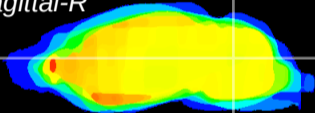

Coronal

Sagittal-R

Sagittal-L

ViBrism: CX02370
Horizontal

Cb nucleus