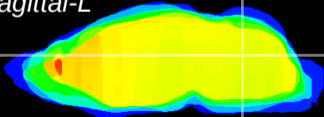

Coronal

Sagittal-R

Sagittal-L

ViBrism: CX02370
Horizontal

Cb nucleus