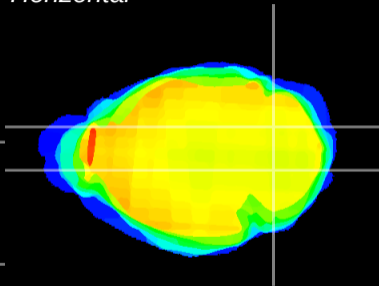

Coronal

Sagittal-R

Sagittal-L

ViBrism: CX02370
Horizontal

Cb nucleus