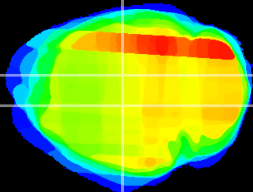

Coronal

Sagittal-R

Sagittal-L

ViBrism: CX02371
Horizontal

DG