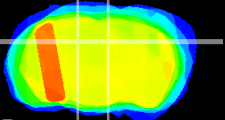

Coronal

Sagittal-R

Sagittal-L

ViBrism: CX02371
Horizontal

DG