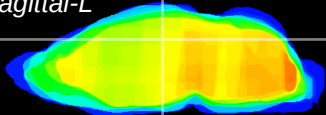

Coronal

Sagittal-R

Sagittal-L

ViBrism: CX02371
Horizontal

DG