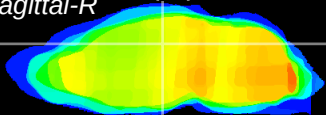

Coronal

Sagittal-R

Sagittal-L

ViBrism: CX02371
Horizontal

DG