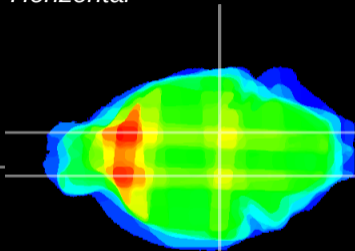

Coronal

Sagittal-R

Sagittal-L

ViBrisM: CX02374
Horizontal

SN