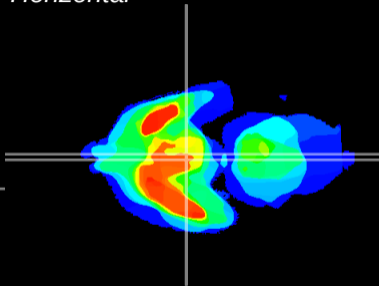

Coronal

Sagittal-R

Sagittal-L

ViBrism: CX02380
Horizontal

Arc