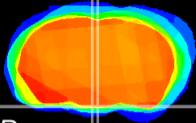

Coronal

Sagittal-R

Sagittal-L

ViBrism: CX02380
Horizontal

Arc