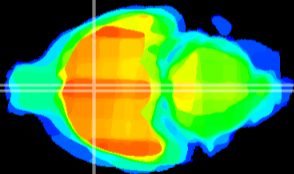

Coronal

Sagittal-R

Sagittal-L

ViBrism: CX02381
Horizontal

MPA