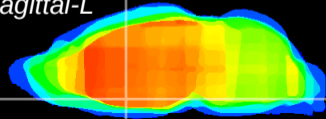

Coronal

Sagittal-R

Sagittal-L

ViBrism: CX02381
Horizontal

MPA