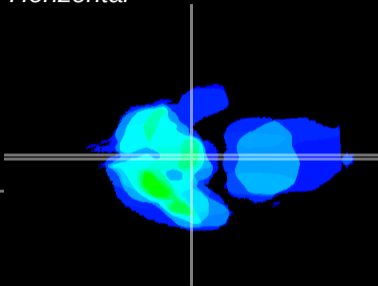

Coronal

Sagittal-R

Sagittal-L

ViBrism: CX02382
Horizontal

ME