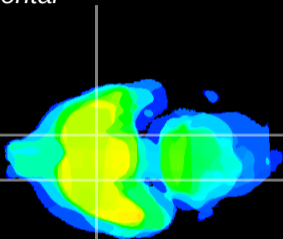

Coronal

Sagittal-R

Sagittal-L

ViBrism: CX02384
Horizontal

S0