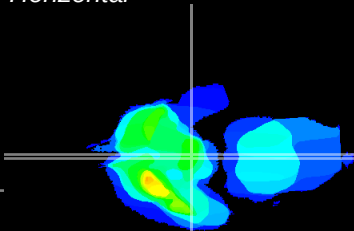

Coronal

Sagittal-R

Sagittal-L

ViBrism: CX02385
Horizontal

ME