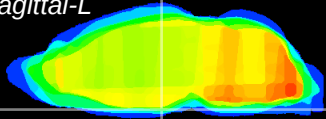

Coronal

Sagittal-R

Sagittal-L

ViBrism: CX02385
Horizontal

ME