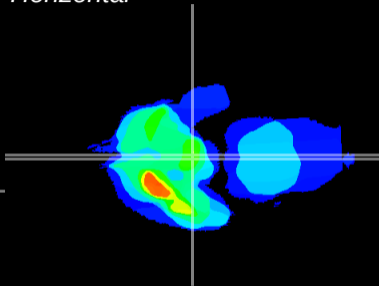

Coronal

Sagittal-R

Sagittal-L

ViBrisM: CX02386
Horizontal

ME