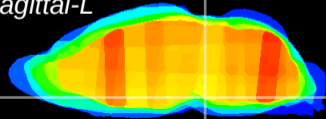

Coronal

Sagittal-R

Sagittal-L

ViBrism: CX02387
Horizontal

Pn