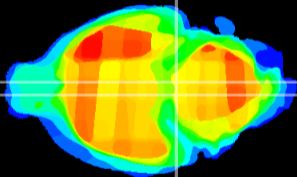

Coronal

Sagittal-R

Sagittal-L

ViBrism: CX02387
Horizontal

Pn