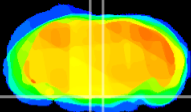

Coronal

Sagittal-R

Sagittal-L

ViBrism: CX02387
Horizontal

Pn