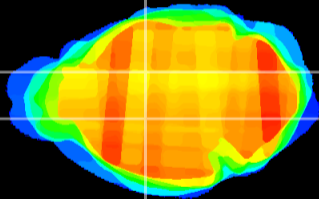

Coronal

Sagittal-R

Sagittal-L

ViBrism: CX02387
Horizontal

VA/VL