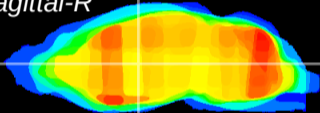

Coronal

Sagittal-R

Sagittal-L

ViBrism: CX02387
Horizontal

VA/VL