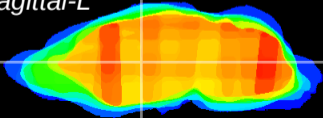

Coronal

Sagittal-R

Sagittal-L

ViBrism: CX02387
Horizontal

VA/VL