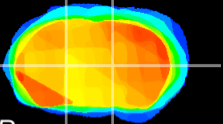

Coronal

Sagittal-R

Sagittal-L

ViBrism: CX02387
Horizontal

VA/VL